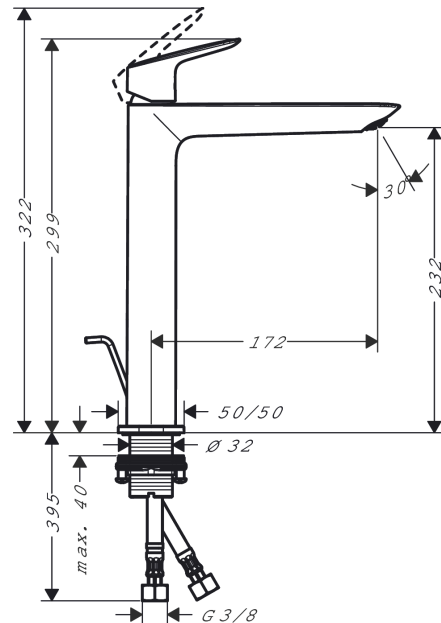

### Single lever basin mixer 240 Fine for wash bowls with pop-up waste set

Finish: **Matt Black** Article Number: **71257670**

##### product features

- consists of: single lever basin mixer, waste set
- ComfortZone 240
- projection: 172 mm
- spout height: 232 mm
- handle variant: lever handle
- spray type: normal spray
- maximum flow rate at 3 bar: 5 l/min
- ceramic cartridge
- temperature limitation adjustable
- suitable for continuous flow water heaters
- pop-up waste set G 1¼
- material waste set: synthetic
- connection type: G ¾ connections
- connection dimension: DN15
- EU taxonomy: max. 6 l/min - Substantial Contribution (SC) possible

#### Scale drawing

**Logis**

**Single lever basin mixer 240 Fine for wash bowls with pop-up waste set**

Finish: **Matt Black** Article Number: **71257670**

**Flowchart**